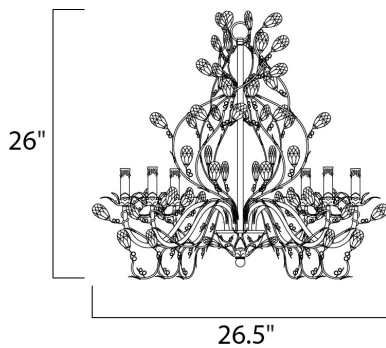

MEASUREMENTS

DIMENSION : 26.5" L x 26.5" W x 28.5" H
 MAX OAH : 65" OAH
 HANGING WEIGHT : 15.84 lb

LAMPING

INPUT VOLTAGE : 120V
 BULB : 6 x 60W Incandescent E12 Candelabra , 360W Total
 BULB INCLUDED : (Not Included)
 DIMMABLE : Yes

FINISHES OPTION

- Etruscan Gold (EG)
- Oil Rubbed Bronze (OI)

MATERIAL

Steel

RATINGS

cULus
 Dry Location

ADDITIONAL

OPERATING TEMPERATURE:
 -20°C (-4°F), 40°C (104°F)